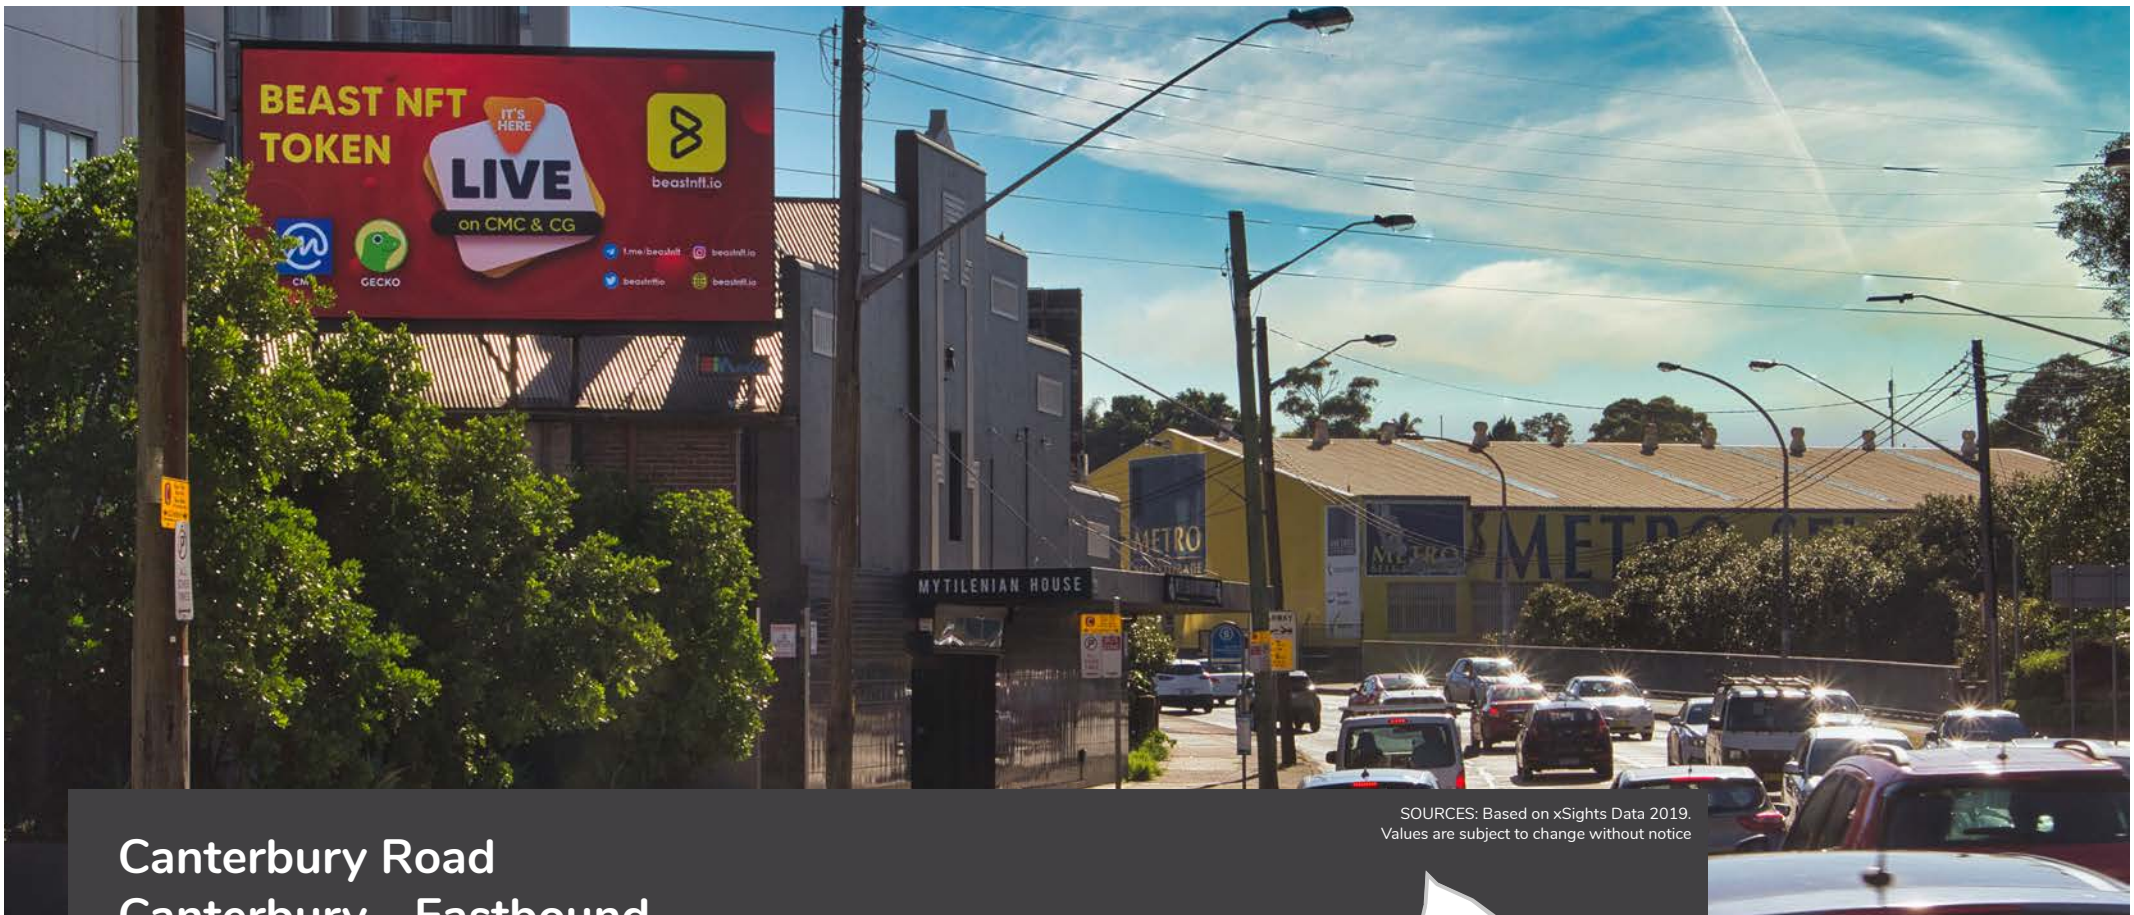

## Canterbury Road Canterbury - Eastbound

Site Code: D265

Address: 225-229 Canterbury Road, Canterbury, NSW, 2193

Vehicles Daily (Avg): 28,571

Commuters Weekly (Avg): 200,000

Screen Size: 26sqm

Resolution: 1080 x 540px

Operation: 14.5hr

Dwell Time: 30sec

Geo Location: -33.913368, 151.115998

SOURCES: Based on xSights Data 2019.  
Values are subject to change without notice