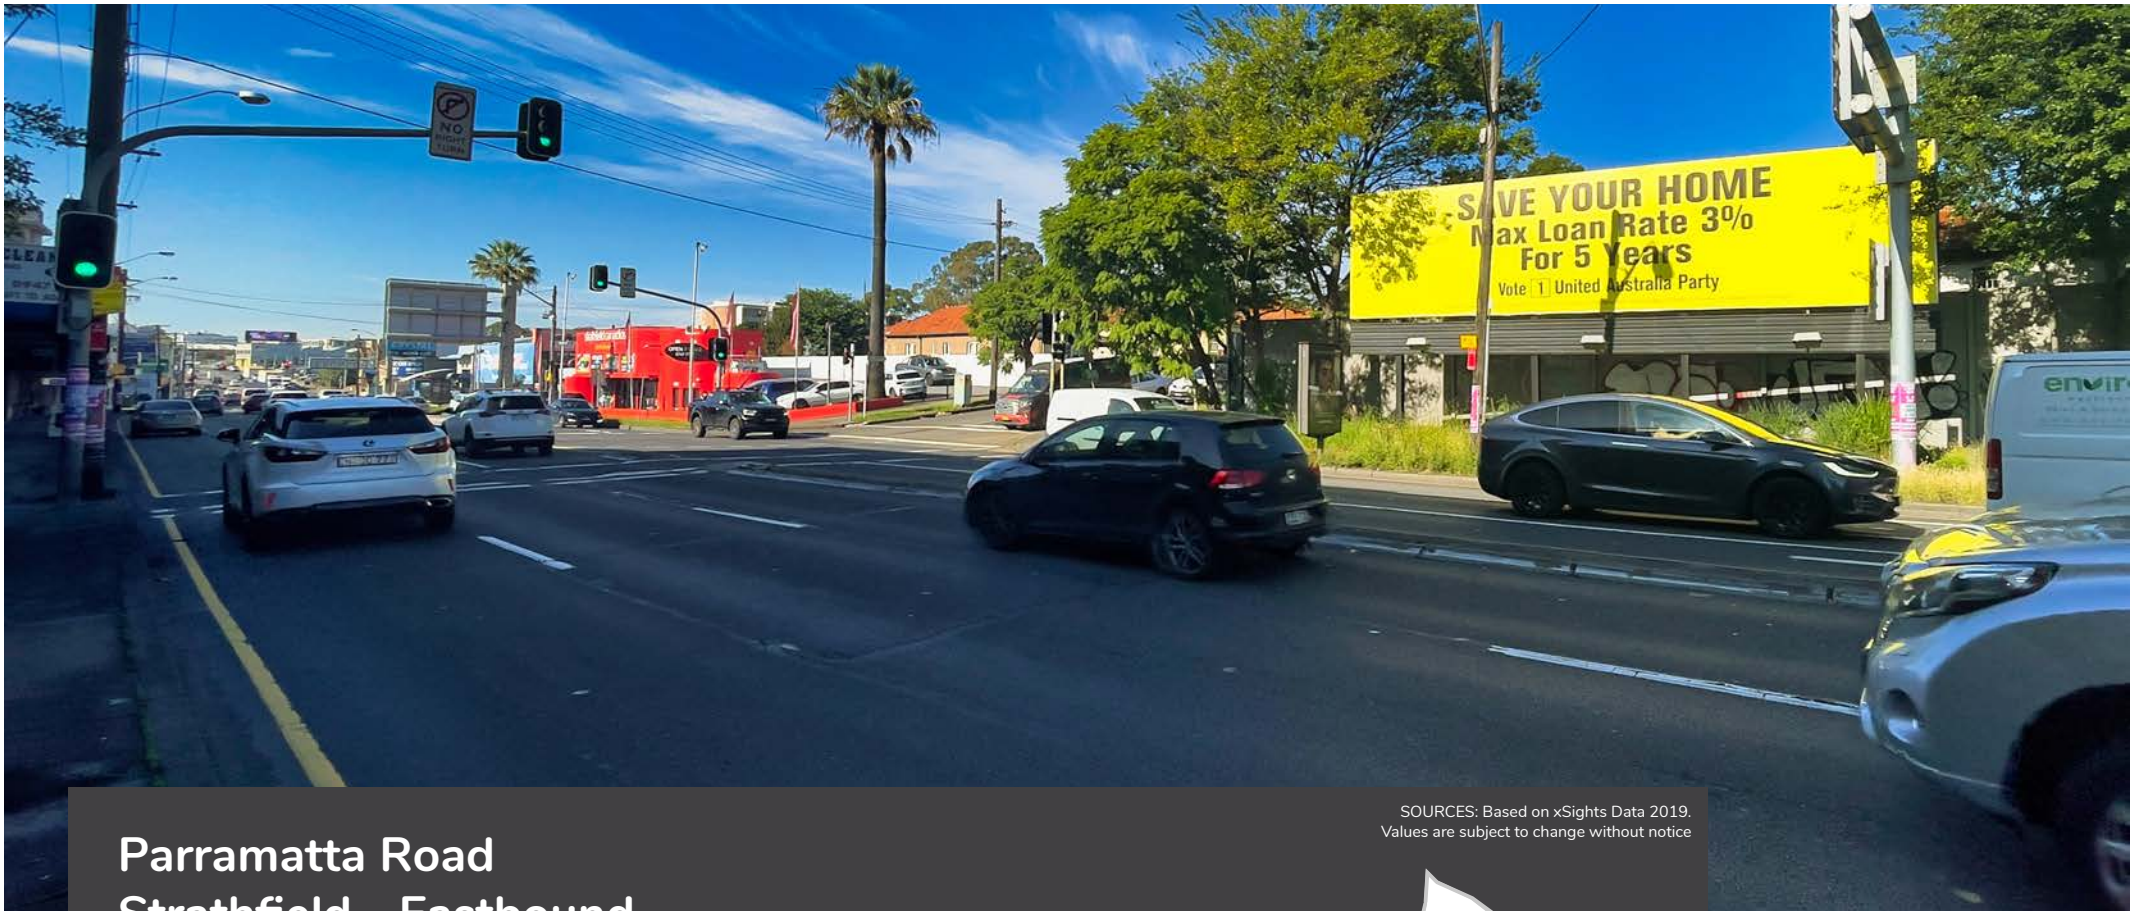

eimedia

Parramatta Road Strathfield - Eastbound

Site Code: 2002-I

Address: 478-484 Parramatta Road Strathfield, NSW, 2135

Vehicles Daily (Avg): TBC

Commuters Weekly (Avg): TBC

Screen Size: 25sqm

Resolution: 12.66x3.35m

Operation: 24hr

Dwell Time: 30sec

Geo Location: -33.86727781543581, 151.09594881321237

SOURCES: Based on xSights Data 2019.
Values are subject to change without notice

Your journey begins below

Contact us today and
find out just how far
we can drive your
advertising dollar