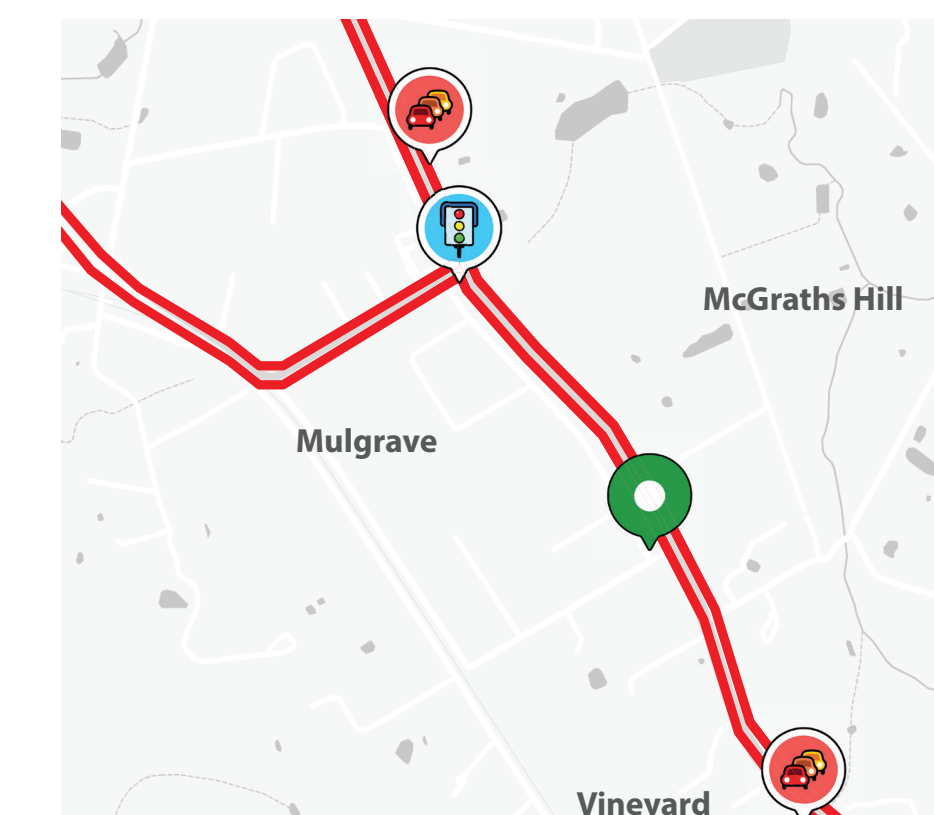

## Windsor Rd, McGraths Hill Northbound

**Size:**  
25sqm - 9.0m x 2.8m

**Format:**  
Digital - Reach Landscape

**Dwell:**  
60 seconds

**Resolution:**  
1320w x 405h px

**Description:**  
Positioned in a high-traffic area, this prime location ensures maximum visibility and engagement from a diverse audience. The dynamic and vibrant digital display captures attention more effectively than traditional billboards, allowing for eye-catching visuals and timely updates to your message.