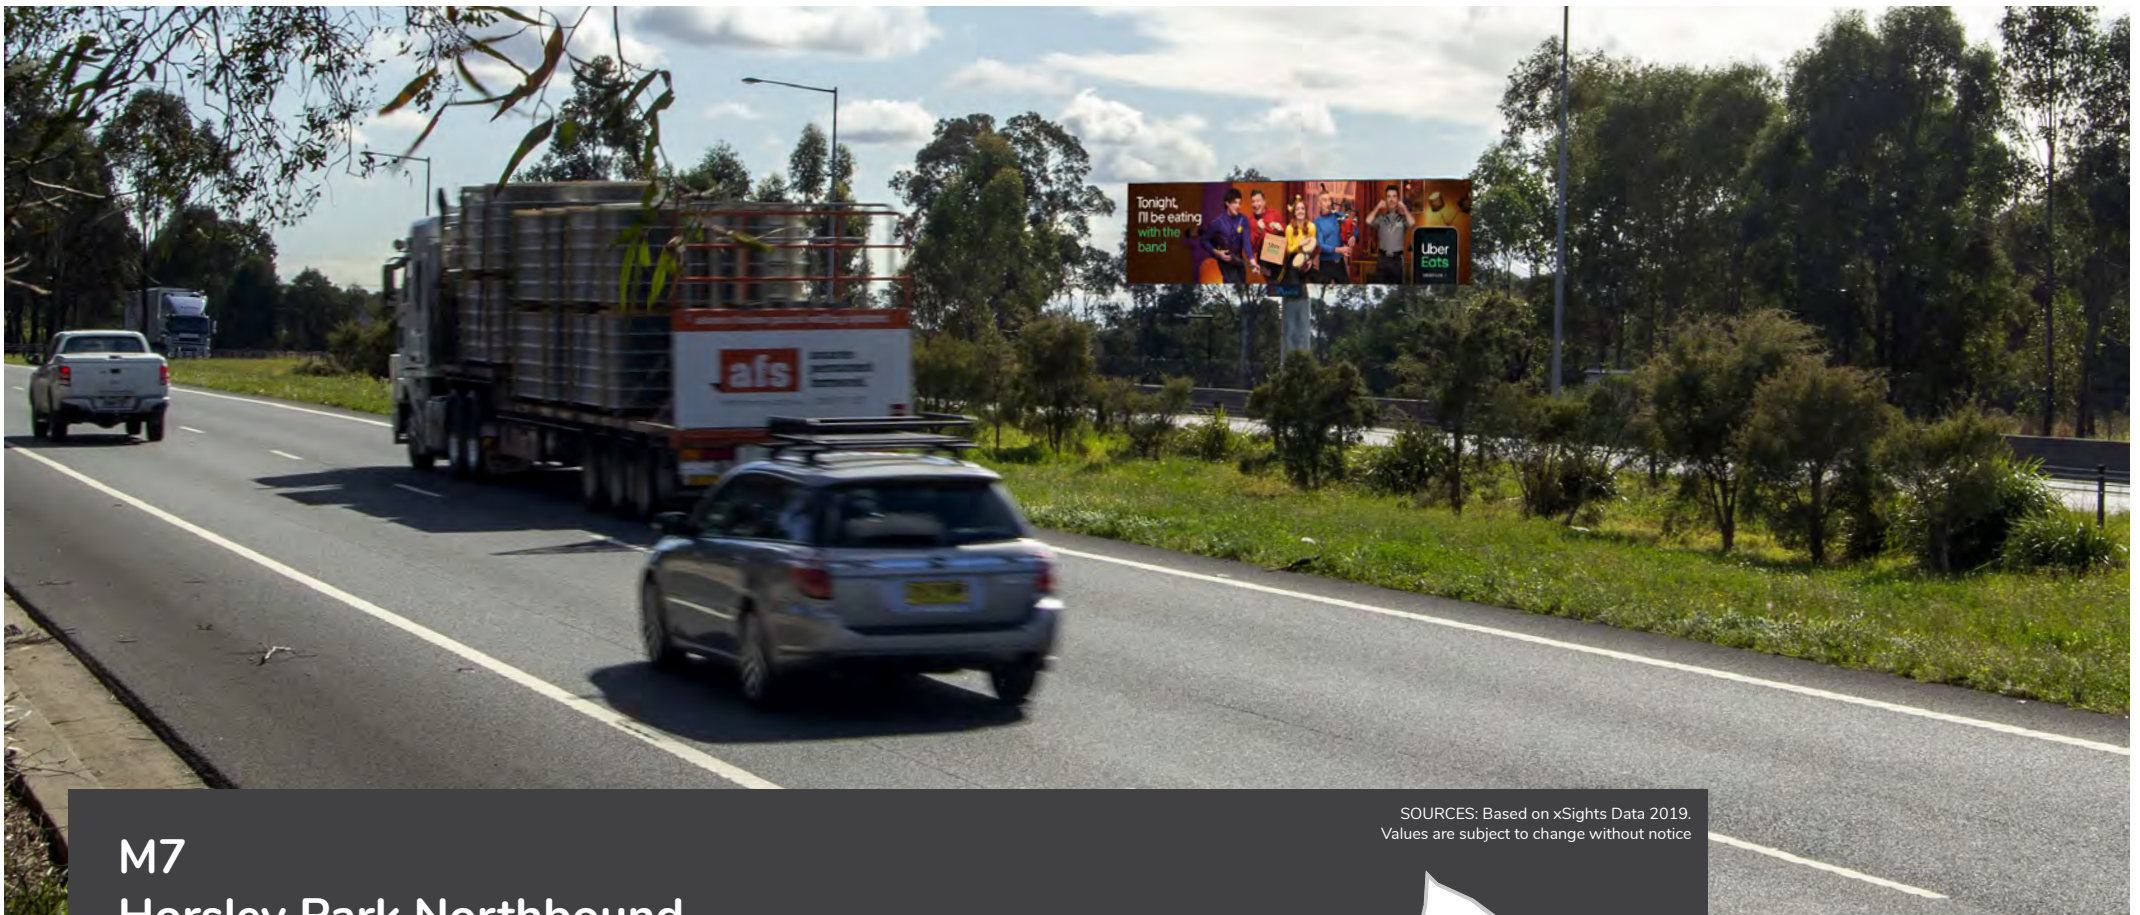

M7

Horsley Park Northbound

Site Code: D97

78,571 - Vehicles Daily

550,000 - Commuters Weekly (Avg)

92sqm - Screen size

Resolution - 1920 x 480px

24hr - Operation

288 - Minimum impressions daily

1:10 - Content loop

30sec - Dwell time

Geo - -33.838241, 150.856646

SOURCES: Based on xSights Data 2019.
Values are subject to change without notice