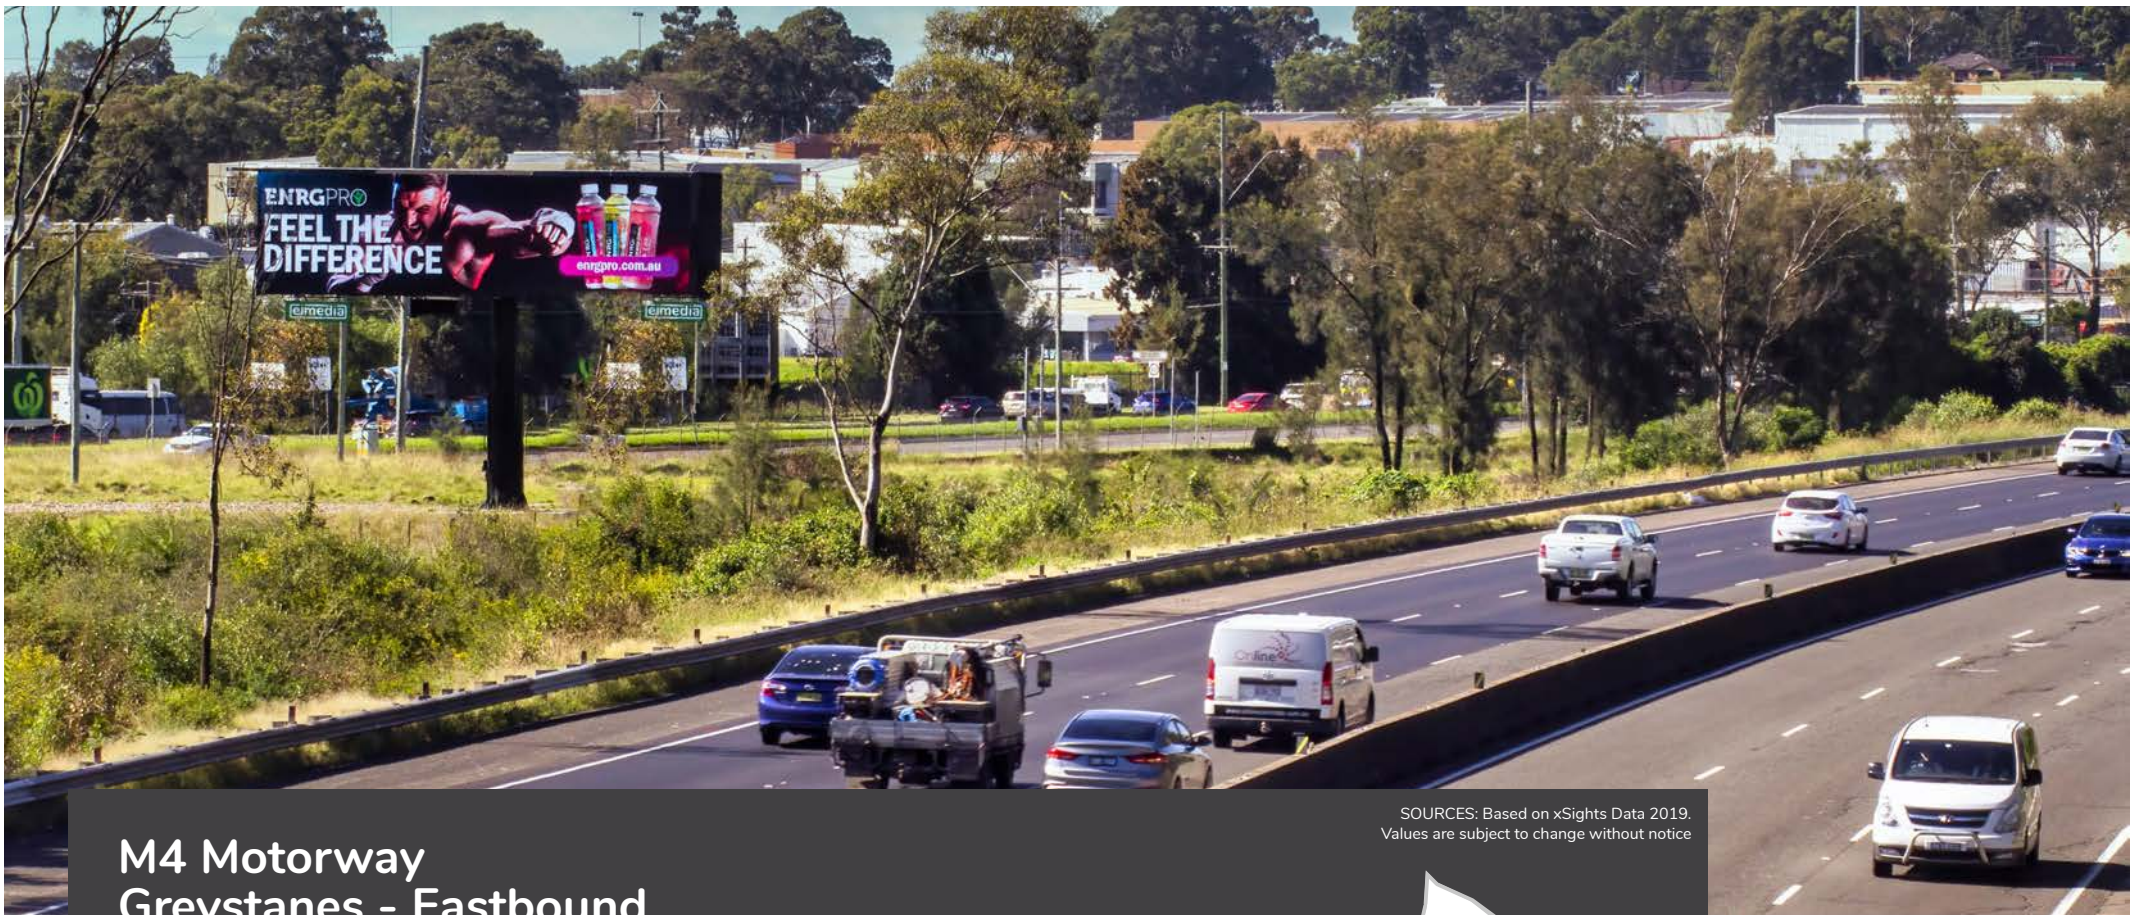

eimedia

SOURCES: Based on xSights Data 2019. Values are subject to change without notice

M4 Motorway Greystanes - Westbound

Site Code: D00
Address: M4 Motorway, Greystanes, NSW, 2145
Vehicles Daily (Avg): 73,700
Commuters Weekly (Avg): 515,900
Screen size: 46sqm
Resolution: 1320 x 360px
Operation: 24hr
Dwell Time: 30sec
Geo Location: -33.806422, 150.931785

M4 Motorway Greystanes - Eastbound

Site Code: D01

Address: M4 Motorway, Greystanes, NSW, 2145

Vehicles Daily (Avg): 73,700

Commuters Weekly (Avg): 515,900

Screen Size: 46sqm

Resolution: 1320 x 360px

Operation: 24hr

Dwell Time: 30sec

Geo Location: -33.806422, 150.931785

SOURCES: Based on xSights Data 2019.
Values are subject to change without notice

Your journey begins below

Contact us today and
find out just how far
we can drive your
advertising dollar