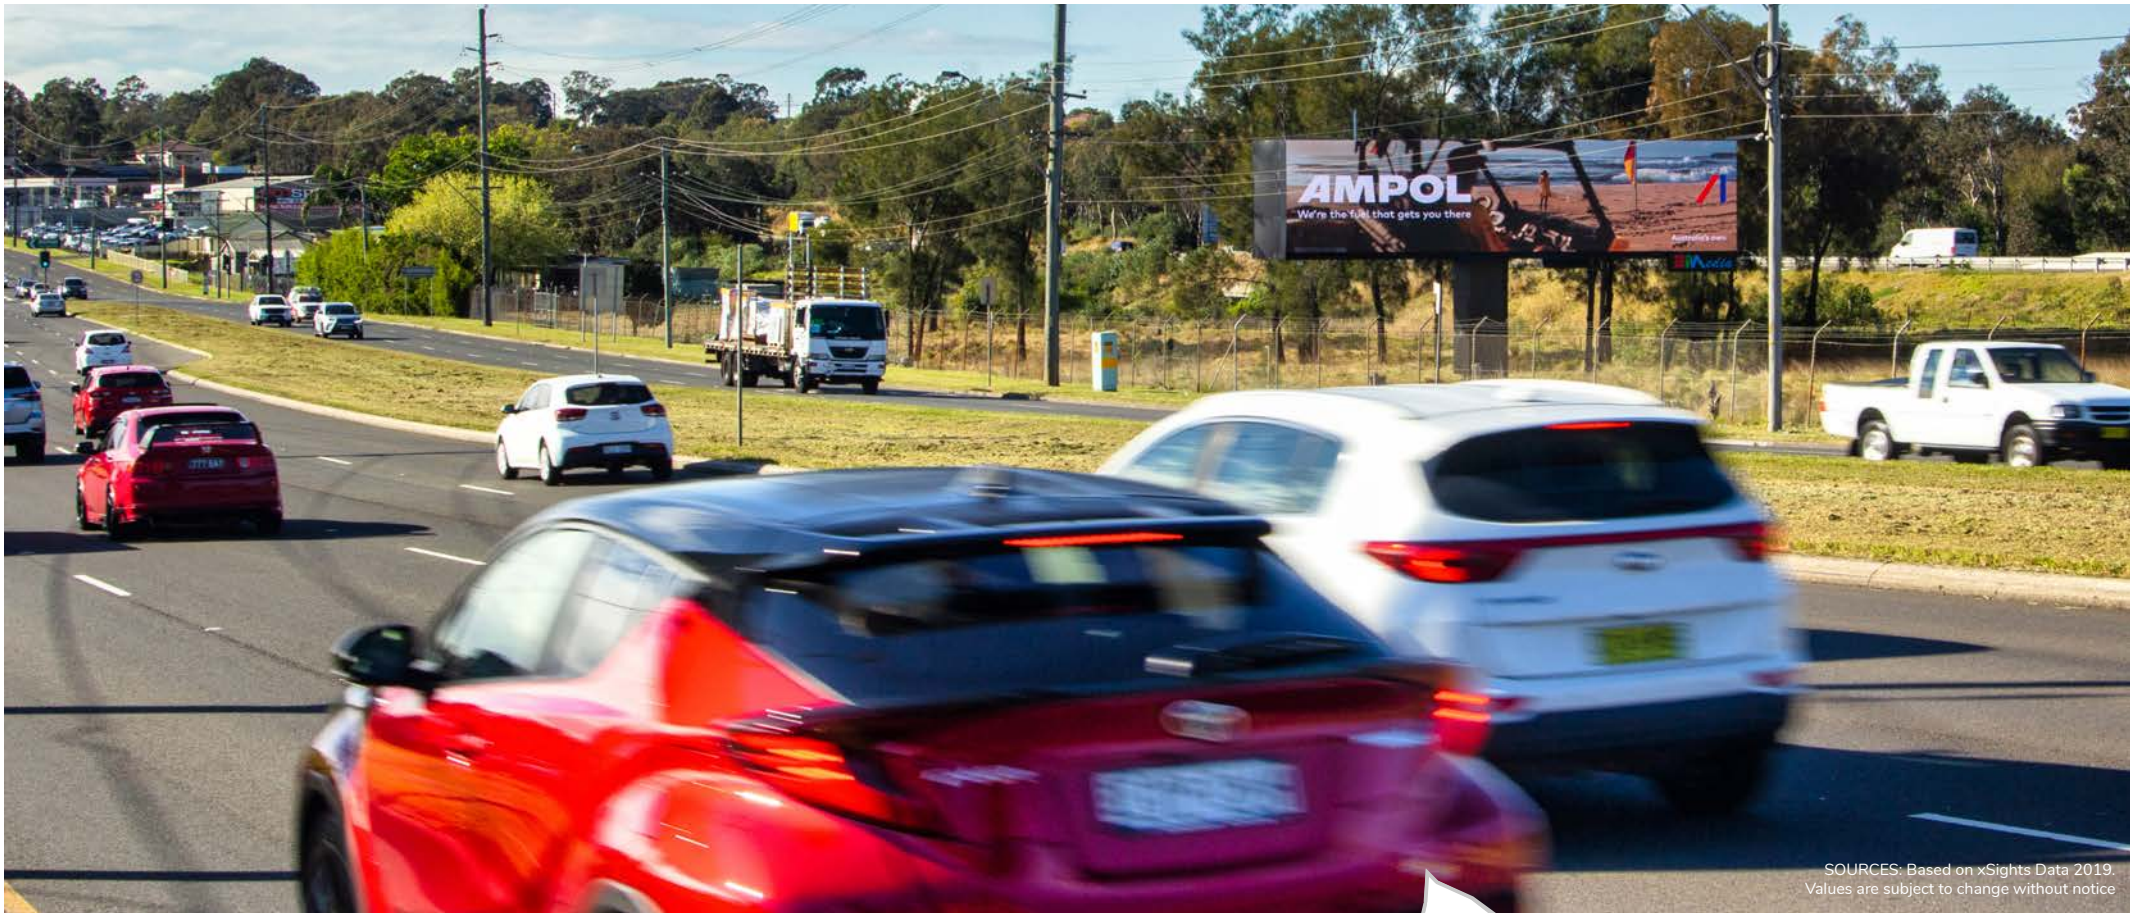

SOURCES: Based on xSights Data 2019.
Values are subject to change without notice

Great Western Highway Greystanes - Eastbound

Site Code: D25

Address: 615 Great Western Highway, Greystanes, NSW, 2145

Vehicles Daily: 22,857

Commuters Weekly (Avg): 160,000

Screen Size: 42sqm

Resolution: 1320 x 320px

Operation: 24hr

Dwell Time: 10sec

Geo Location: -33.806422, 150.931785