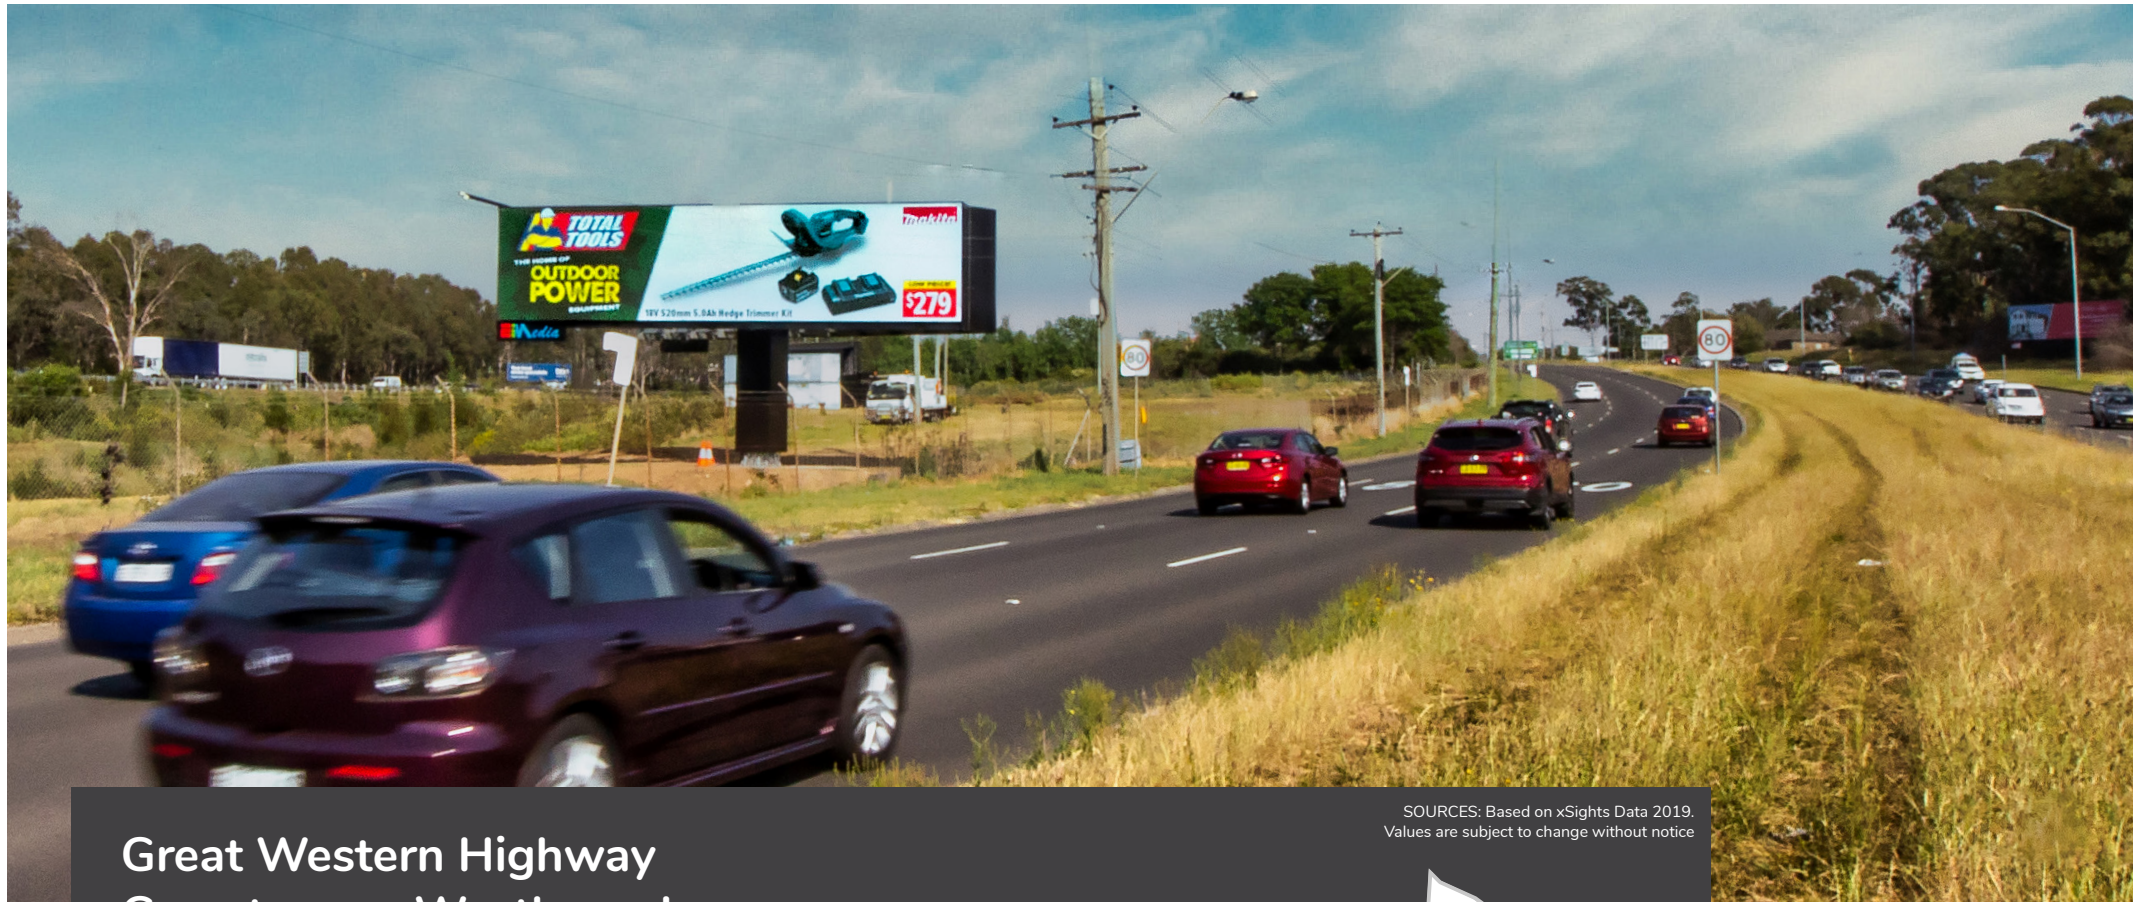

## Great Western Highway Greystanes - Eastbound

**Site Code:** D25

**Address:** 615 Great Western Highway, Greystanes, NSW, 2145

**Vehicles Daily:** 22,857

**Commuters Weekly (Avg):** 160,000

**Screen Size:** 42sqm

**Resolution:** 1320 x 320px

**Operation:** 24hr

**Dwell Time:** 10sec

**Geo Location:** -33.806422, 150.931785

Operation: 24hr

Dwell Time: 10sec

Geo Location: -33.806422, 150.931785

SOURCES: Based on xSights Data 2019.  
Values are subject to change without notice