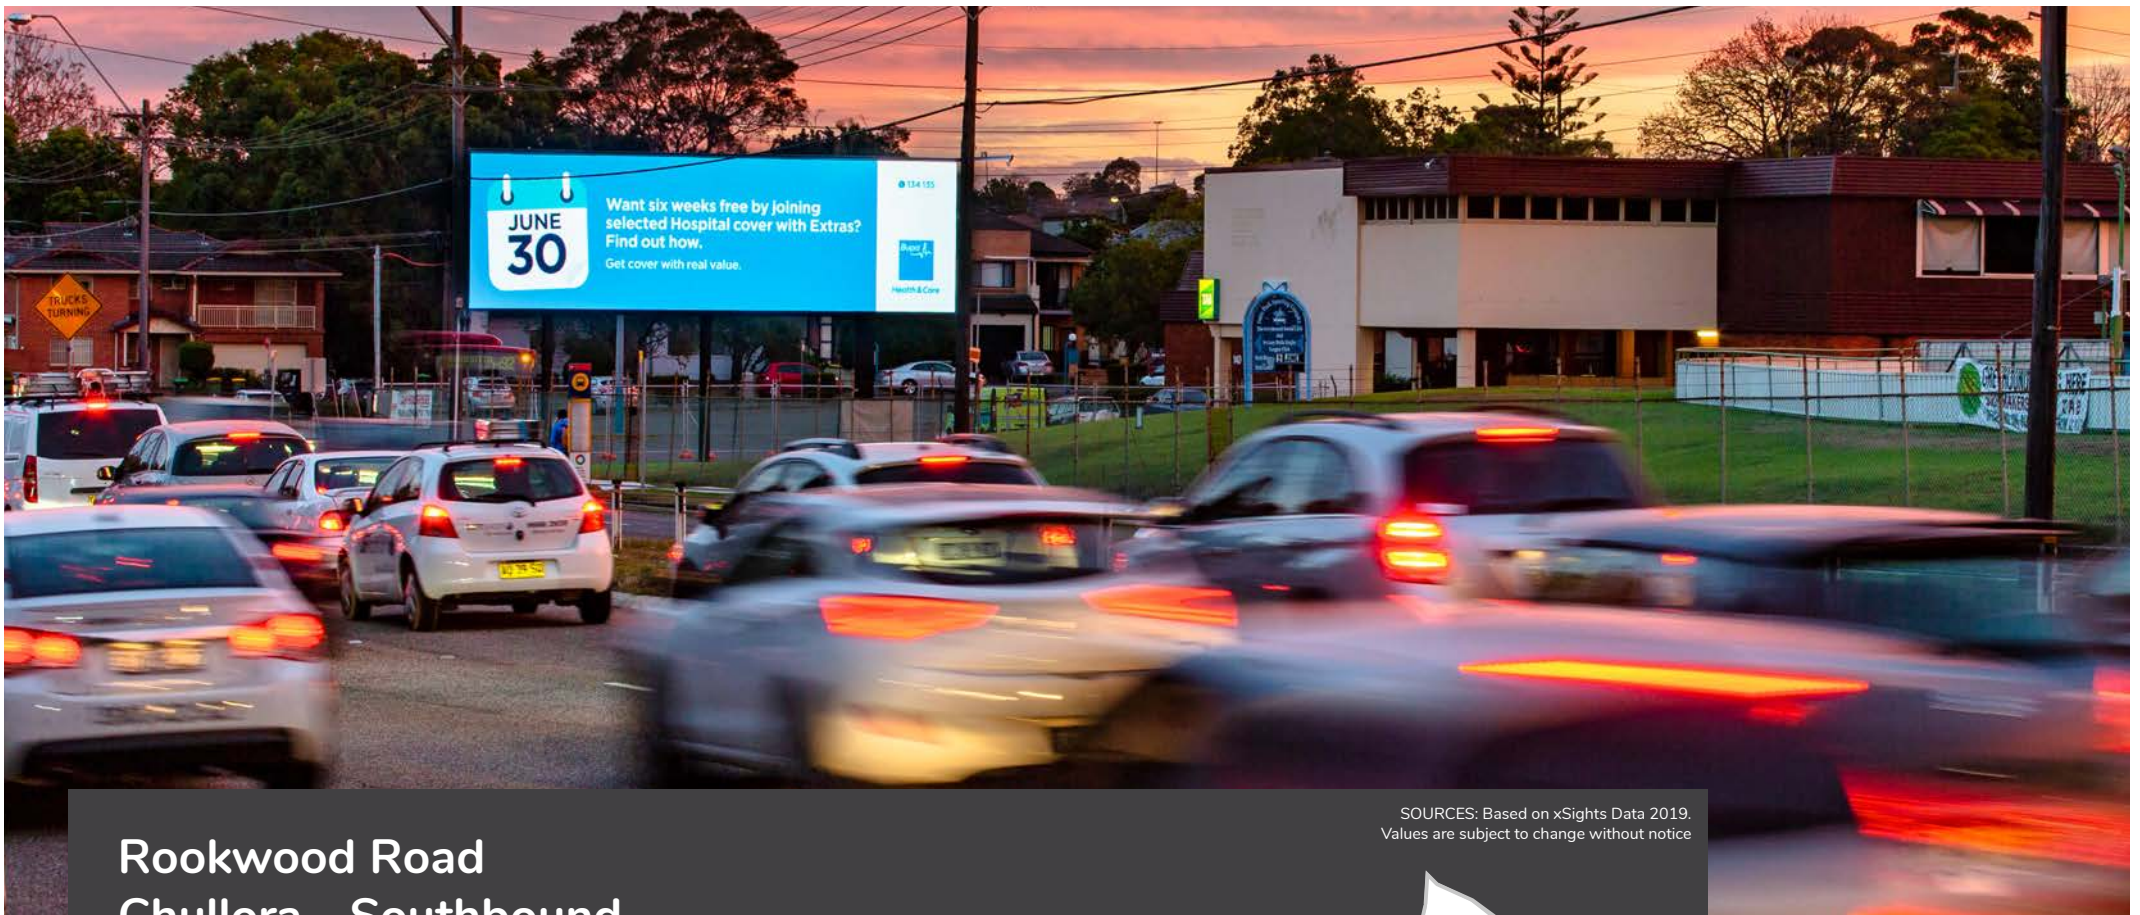

eimedia

SOURCES: Based on xSights Data 2019. Values are subject to change without notice

Rookwood Road Chullora - Northbound

Site Code: D89
Address: 140 Rookwood Road, Yagoona, NSW, 2199
Vehicles Daily (Avg): 25,714
Commuters Weekly (Avg): 180,000
Screen Size: 49sqm
Resolution: 1280 x 384px
Operation: 24hr
Dwell Time: 10sec
Geo Location: -33.896212, 151.037499

Rookwood Road Chullora - Southbound

Site Code: D185

Address: 140 Rookwood Road, Yagoona, NSW, 2199

Vehicles Daily (Avg): 25,714

Commuters Weekly (Avg): 180,000

Screen Size: 49sqm

Resolution: 1280 x 384px

Operation: 24hr

Dwell Time: 10sec

Geo Location: -33.896212, 151.037499

SOURCES: Based on xSights Data 2019.
Values are subject to change without notice

Your journey begins below

Contact us today and
find out just how far
we can drive your
advertising dollar