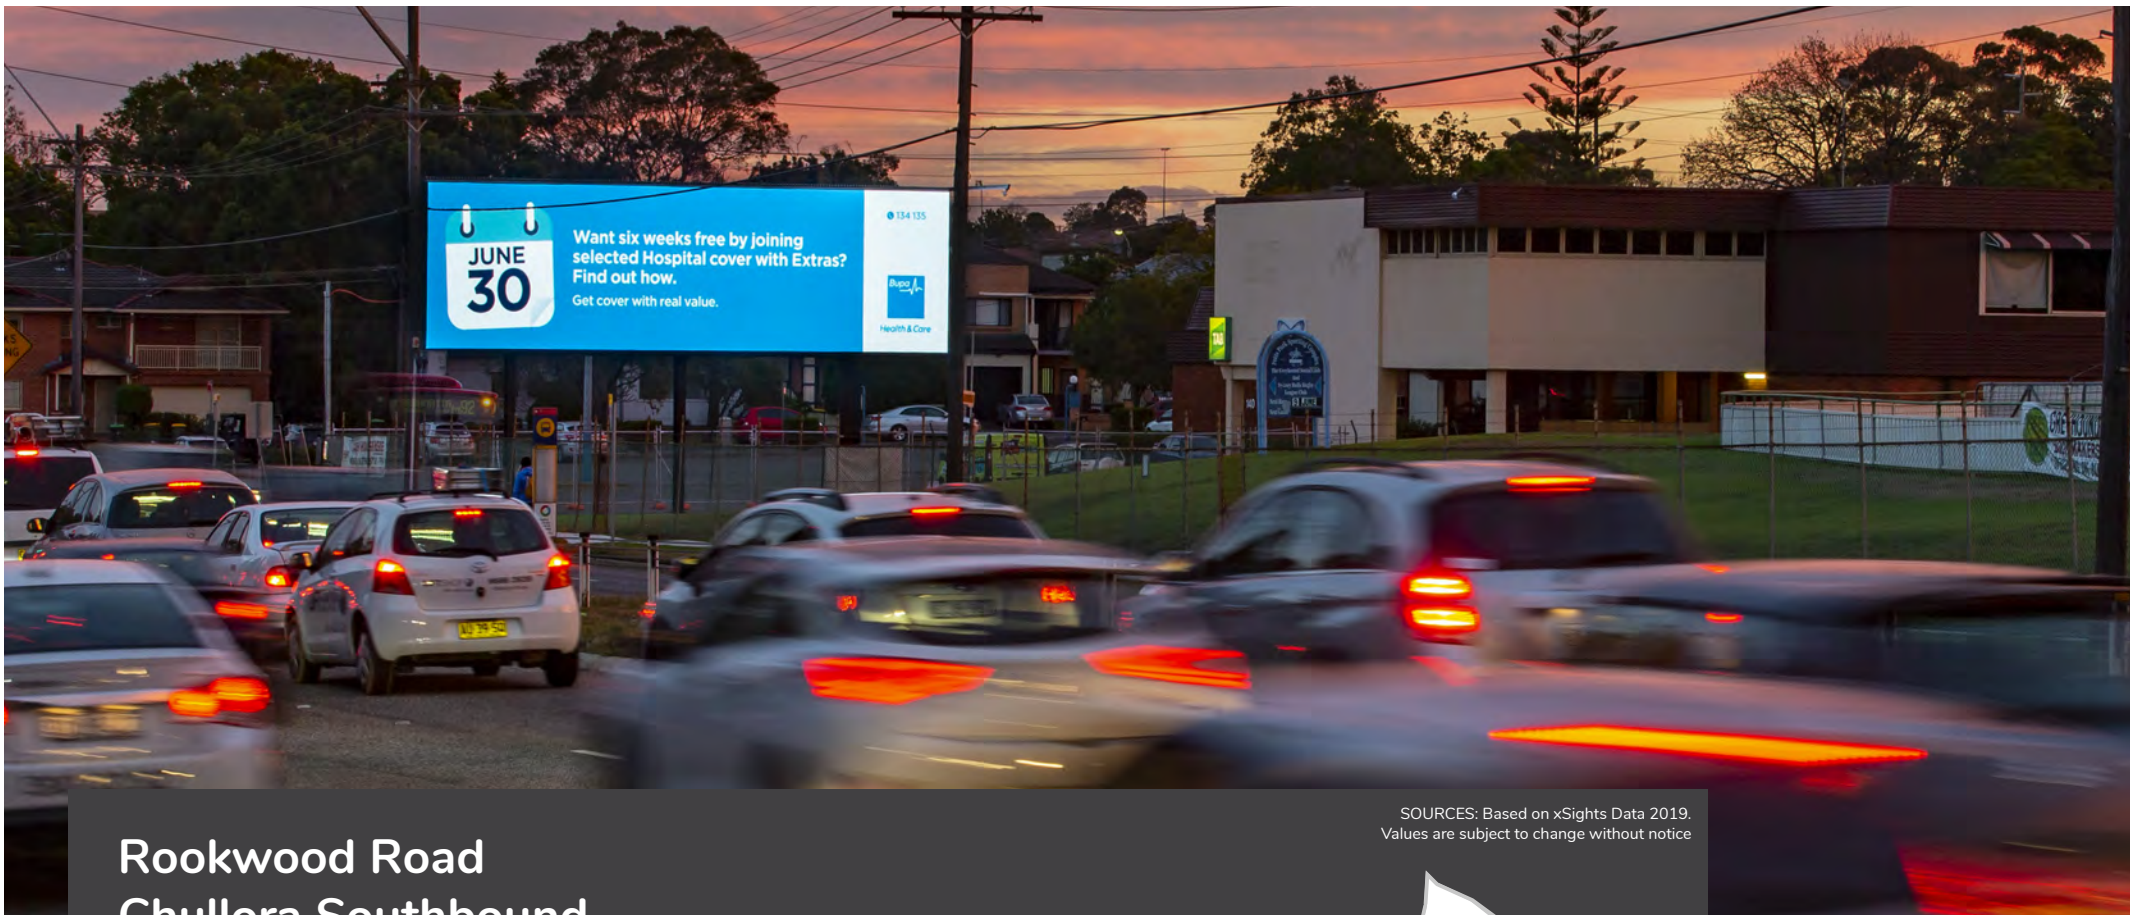

eimedia

SOURCES: Based on xSights Data 2019. Values are subject to change without notice.

Rookwood Road - Chullora Northbound

- Site Code: D89
- 25,714 - Vehicles Daily
- 180,000 - Commuters Weekly (Avg)
- 49sqm - Screen size
- Resolution - 1280 x 384px
- 24hr - Operation
- 864 - Minimum impressions daily
- 1:10 - Content loop
- 10sec - Dwell time
- Geo - -33.896212, 151.037499

Rookwood Road Chullora Southbound

Site Code: D185

25,714 - Vehicles Daily

180,000 - Commuters Weekly (Avg)

49sqm - Screen size

Resolution - 1280 x 384px

24hr - Operation

864 - Minimum impressions daily