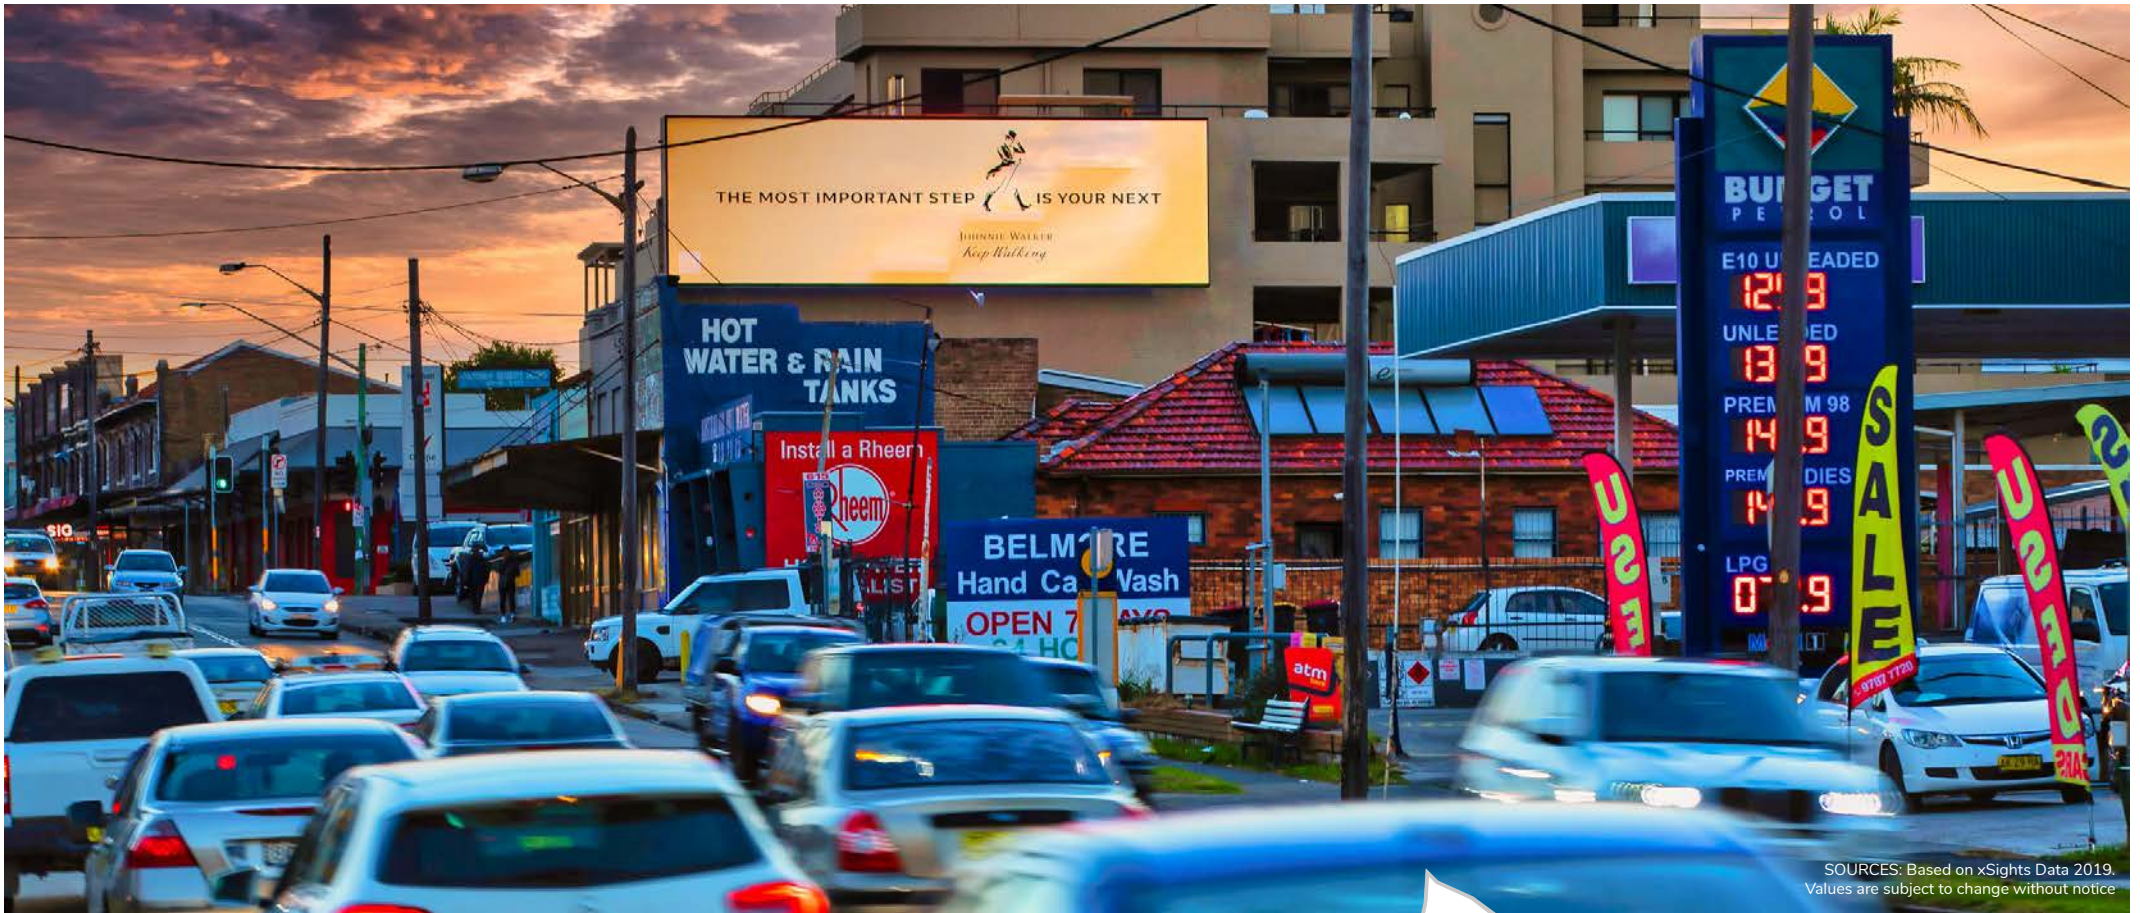

eimedia

SOURCES: Based on xSights Data 2019. Values are subject to change without notice

Canterbury Road Belmore - Westbound

Site Code: D129

Address: 627A-629 Canterbury Road, Belmore, NSW, 2192

Vehicles Daily (Avg): 28,571

Commuters Weekly (Avg): 200,000

Screen Size: 43sqm

Resolution: 1200 x 360px

Operation: 18hr

Dwell Time: 10sec

Geo Location: -33.921839, 151.095227

Your journey begins below

Contact us today and
find out just how far
we can drive your
advertising dollar