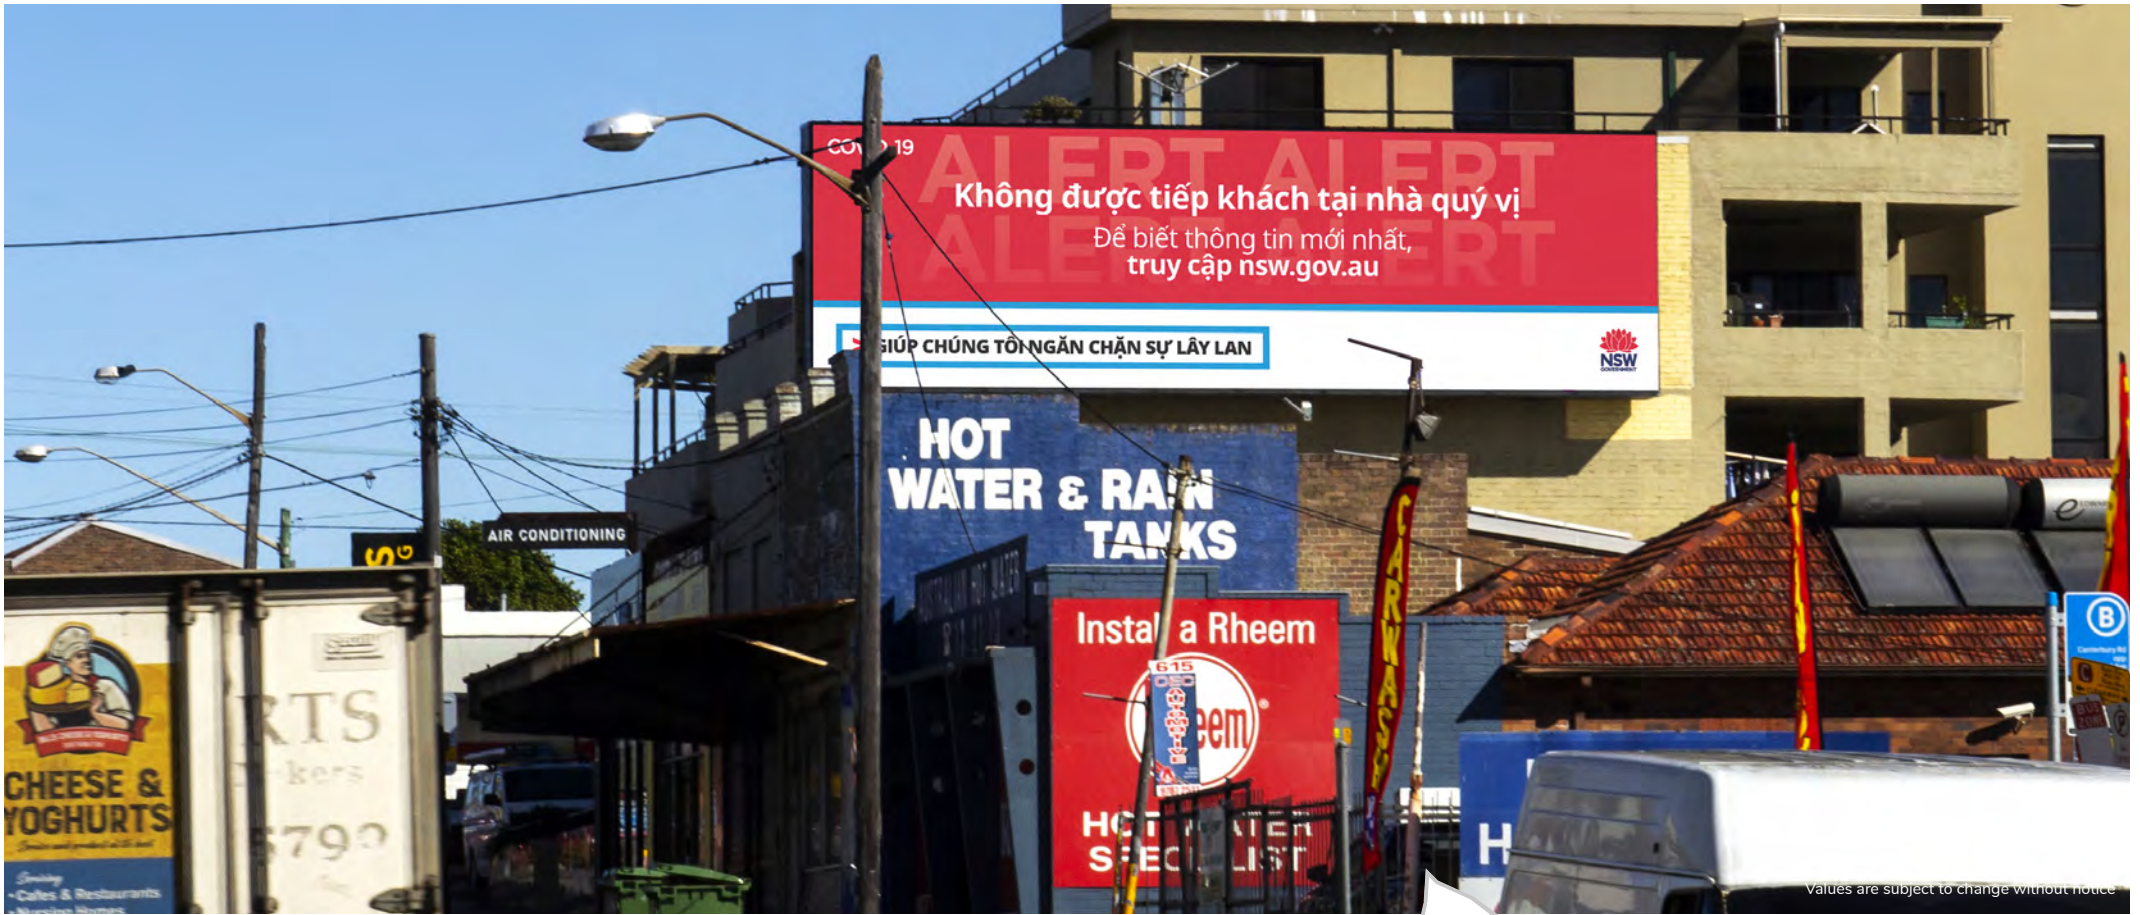

eimedia

Values are subject to change without notice

Canterbury Road - Belmore Westbound

Site Code: **D129**

28,571 - Vehicles Daily

200,000 - Commuters Weekly (Avg)

43sqm - Screen size

Resolution - 1200 x 360px

18hr - Operation

648 - Minimum impressions daily

1:10 - Content loop

10sec - Dwell time

Geo - -33.921839, 151.095227

Your journey begins below

Contact us today and
find out just how far
we can drive your
advertising dollar